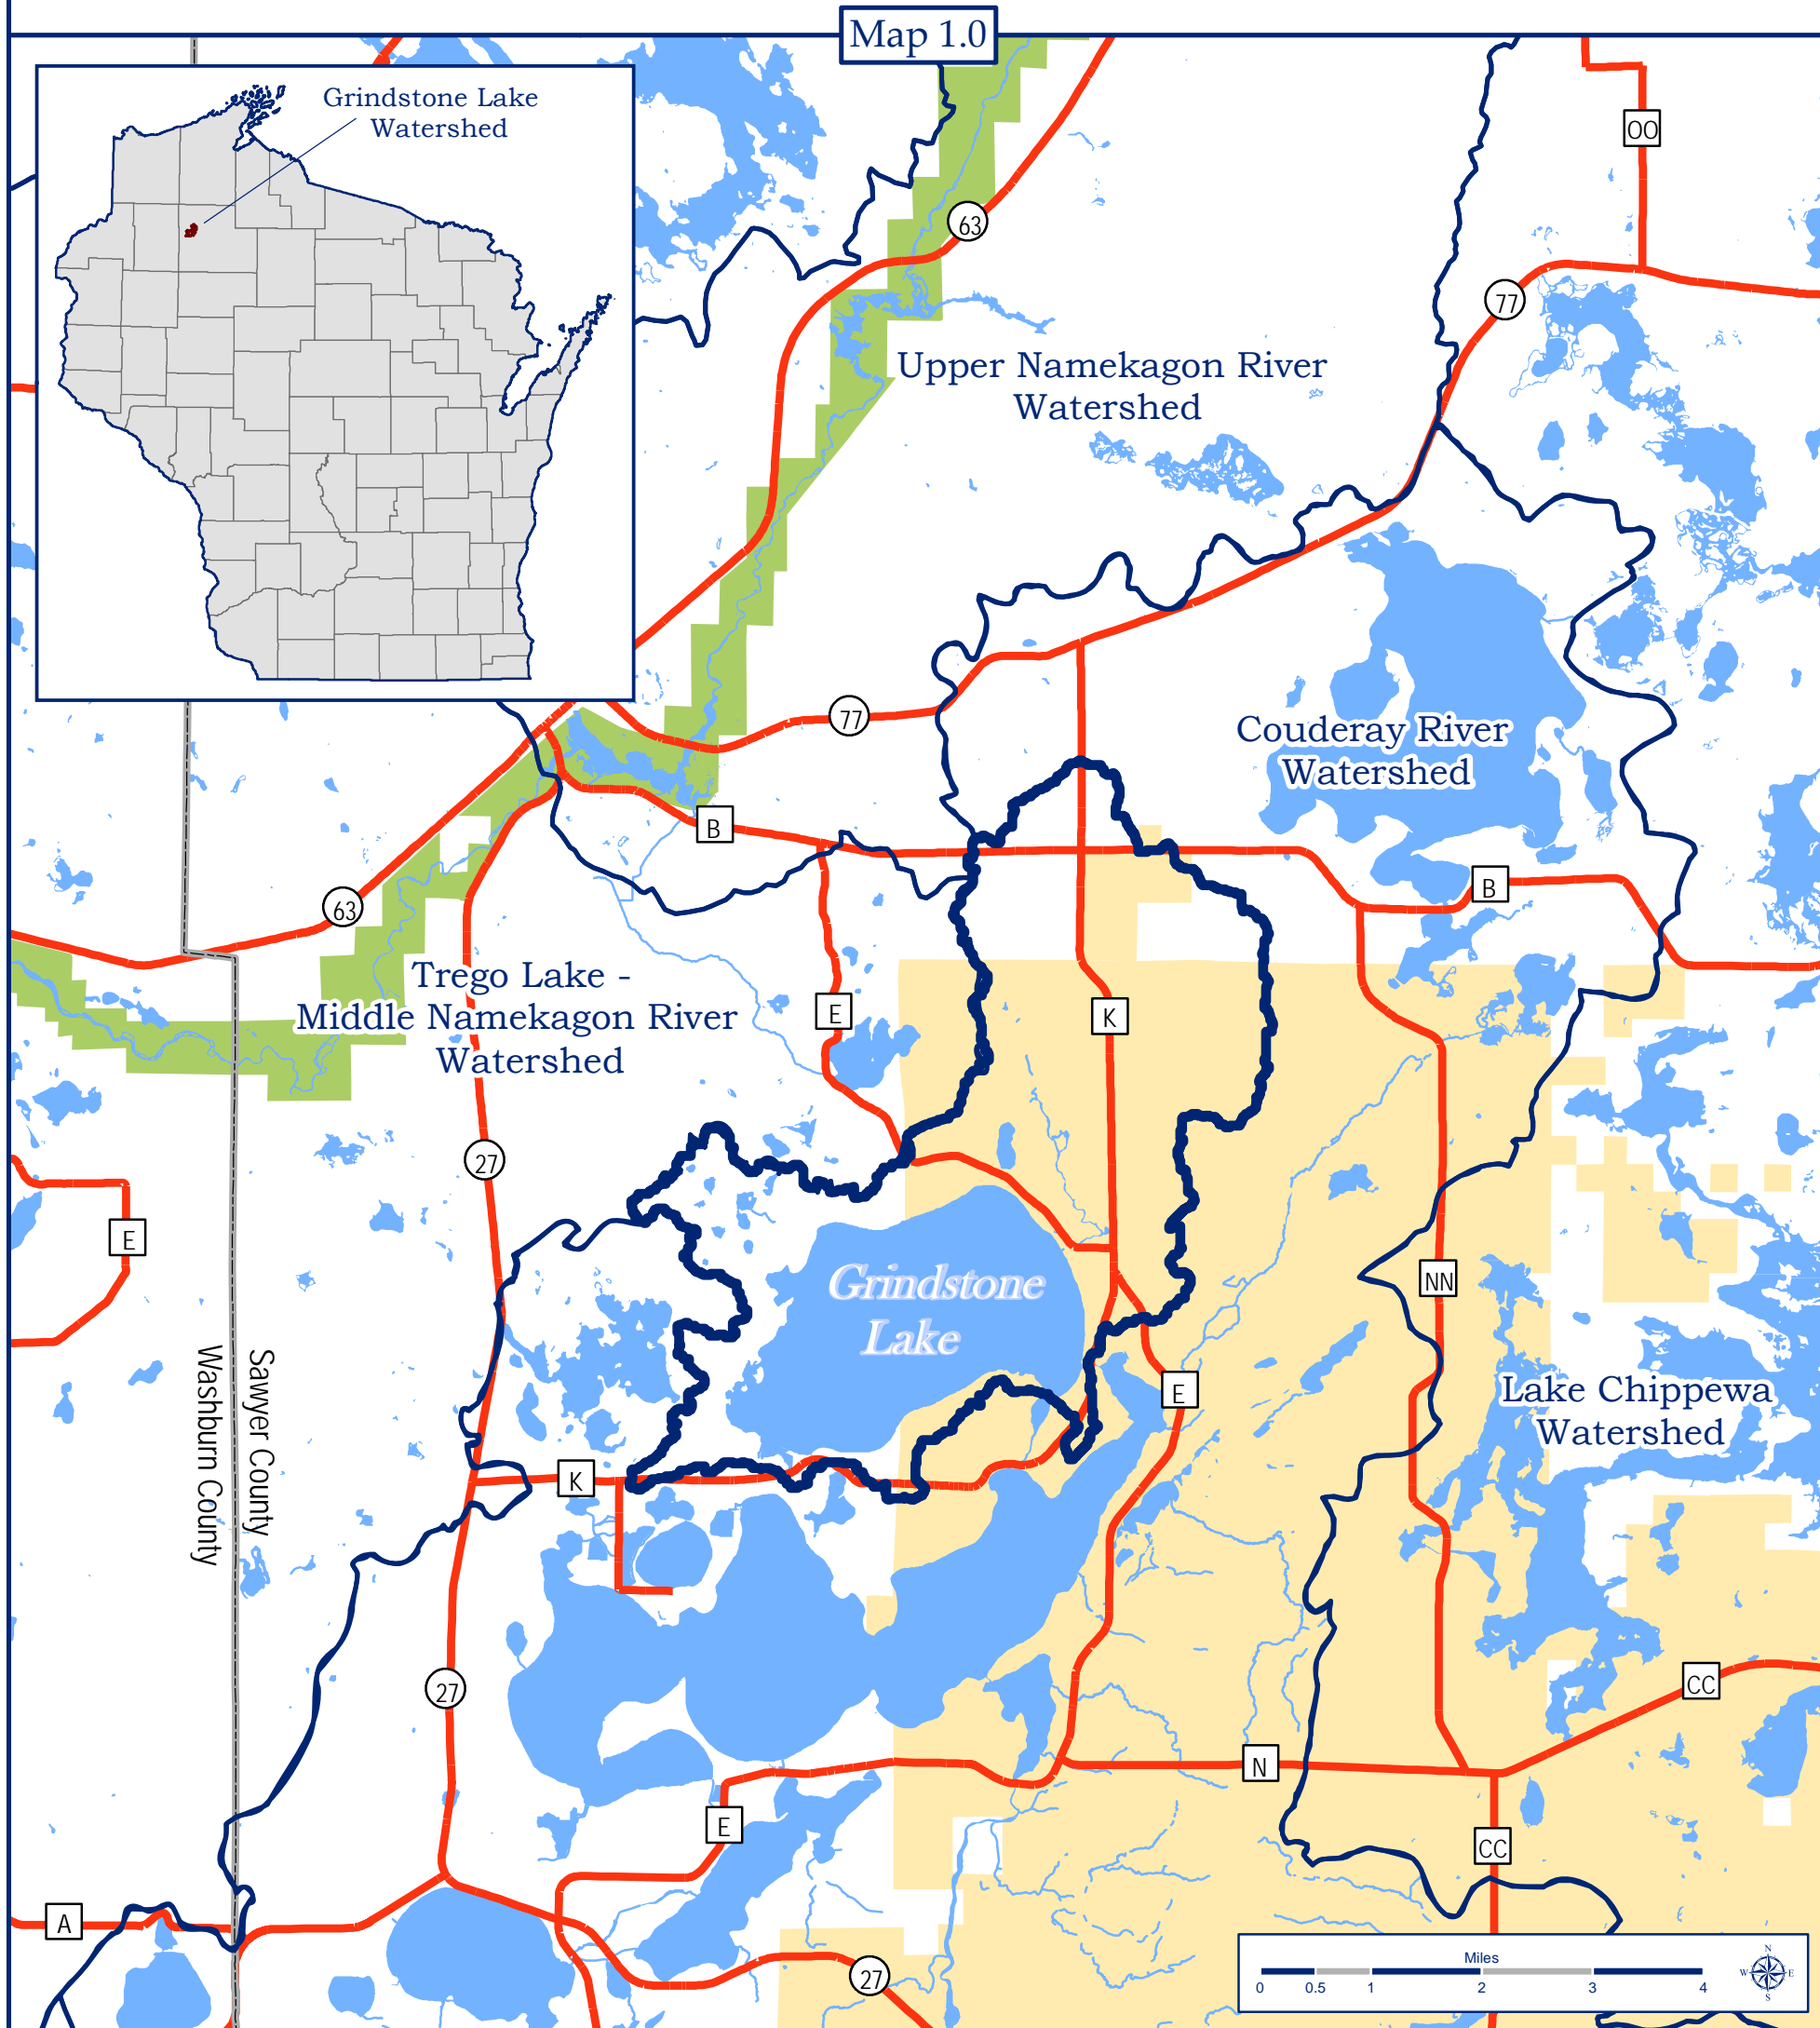

Project Extent

Grindstone Lake Watershed, Sawyer County, Wisconsin

Project Extent Context Features

- Grindstone Lake Watershed
- Adjacent Watersheds
- Surface Water
- St. Croix National Scenic Riverway
- Tribal Lands
- County Boundaries
- State Highways
- County Highways

Project Extent Description

This map displays Grindstone Lake and the Grindstone Lake Watershed within the larger context of the region. The Grindstone Lake Watershed exists within the Couderay River Watershed and the larger, Upper Chippewa River Basin.